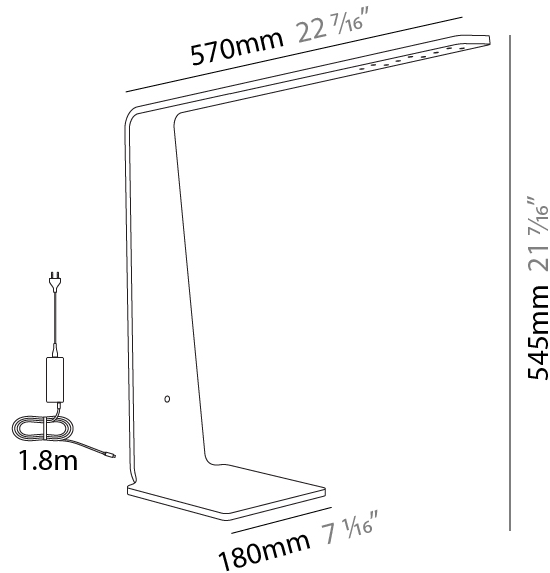

PROJECT	_____
TYPE	_____
SPECIFIER	_____
QUANTITY	_____
DATE	_____

LED8 PORTABLE

D74003- _____ - _____
base number   Charging Station   Finish Options

1. To build a product code in our configurator select the specify button on the base model # product page
2. To build a manual product code on this datasheet choose from the options listed below in blue font and add the suffix to the base model #

GENERAL

Series: Planko
Subseries: LED8
Brand: Tunto
Division: Design
Mounting Type: Portable
Mounting Location: Table
Subcategory: Table

PHYSICAL

Shape: Abstract
Length (mm): 570
Length (in): 22 7/16
Width (mm): 180
Width (in): 7 1/16
Height (mm): 545
Height (in): 21 7/16
Light Distribution: Downlight
Weight (kg): 1.4
Weight (lbs): 3.09
Fixture Finish: [WAL / ASH / OAK / BLK / WHI](#)
Fixture Material: Wood
Cable Details: 1800mm / 70.87" cord and plug
Upon Request: Bolt Down

ELECTRICAL

Lamp Type: LED
Input Wattage (W): 22
Total Output Wattage (W): 16
Dimming: Touch Dimming
Driver Location: Inline Transformer Plug
Input Voltage (V): 120

LED

Color Temperature (°K): 2700
Max. Delivered Lumen (lm): Max 800
CRI: >97 CRI
Lamp Life (hrs): 50000

OPTICAL

RATINGS AND CERTIFICATIONS

Certified By: Certified for North American Standards
IP rating: IP20